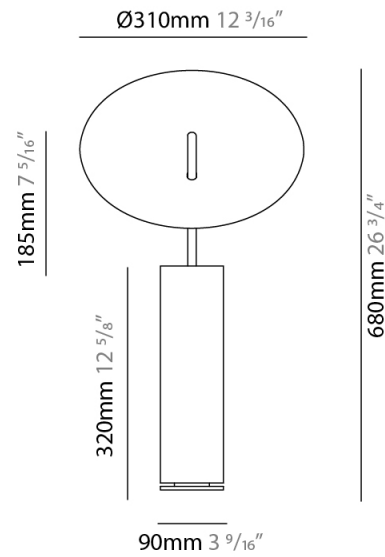

PROJECT
TYPE
SPECIFIER
QUANTITY
DATE

LUA PORTABLE

D44004-

base number   Finish
Options

1. To build a product code in our configurator select the specify button on the base model # product page
2. To build a manual product code on this datasheet choose from the options listed below in blue font and add the suffix to the base model #

GENERAL

Series: Lua
Brand: Icone
Division: Design
Mounting Type: Portable
Mounting Location: Table
Subcategory: Ambient

PHYSICAL

Shape: Round
Diameter (mm): 310
Diameter (in): 12 ³/₁₆
Length (mm): 680
Length (in): 26 ³/₄
Light Distribution: Indirect
Fixture Finish: WHI / DCS / WAM / WGS / CGS
Fixture Material: Aluminum
Upon Request: Bolt Down

ELECTRICAL

Lamp Type: LED
Total Output Wattage (W): 30
Dimming: Electronic Low Voltage Dimming
Driver Location: Inline Transformer Plug
Input Voltage (V): 120

LED

Color Temperature (°K): 3000
Nominal Lumen (lm): 2550
CRI: >90 CRI
Lamp Life (hrs): 50000

OPTICAL

RATINGS AND CERTIFICATIONS

Certified By: Certified for North American Standards
IP rating: IP20