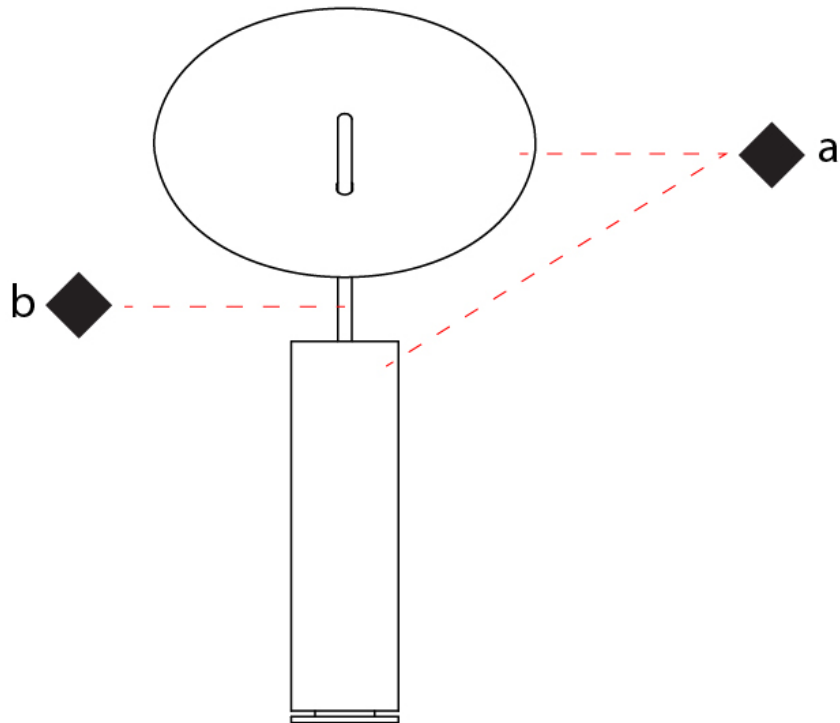

LUA PORTABLE

D44004-

PROJECT	_____
TYPE	_____
SPECIFIER	_____
QUANTITY	_____
DATE	_____